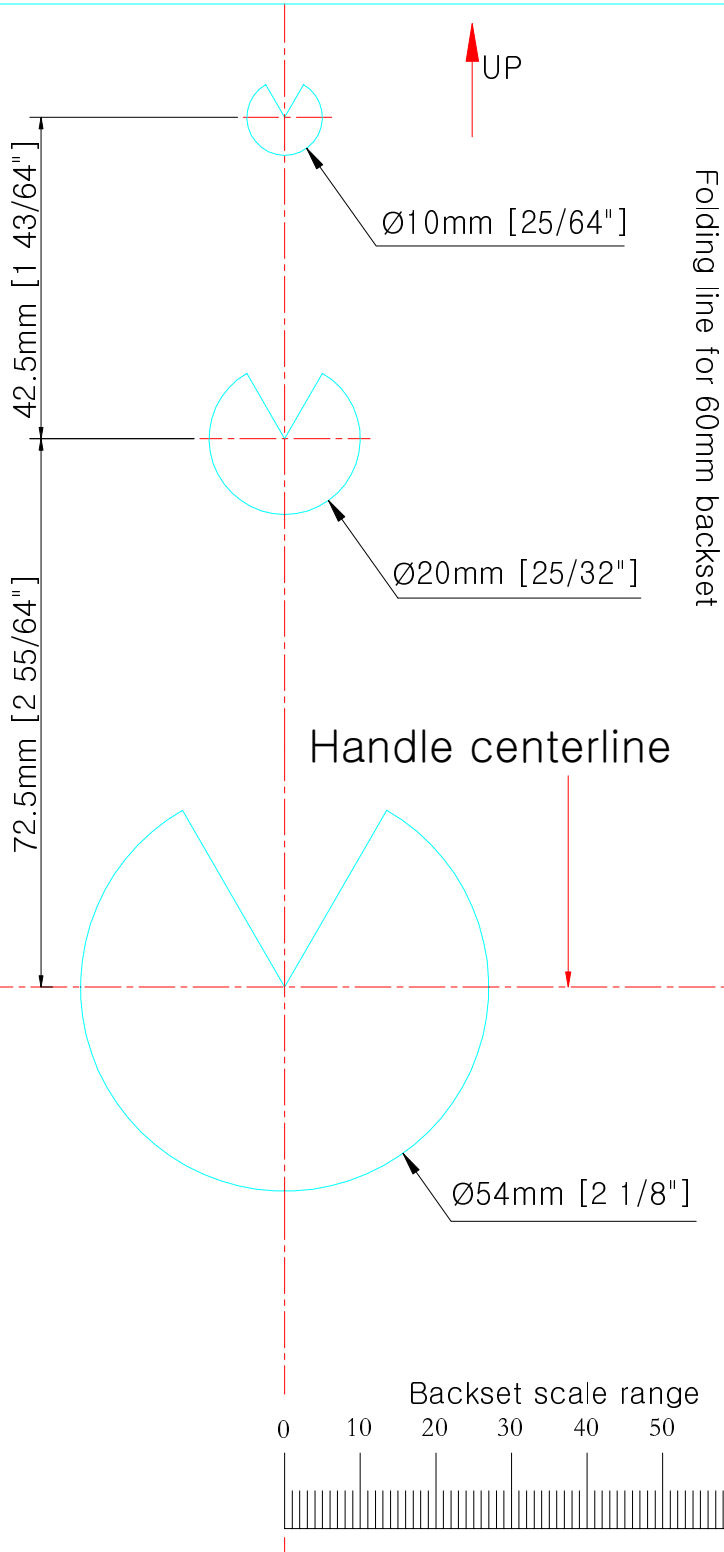

# Installation Template - Left Handle

Folding line for 70mm backset