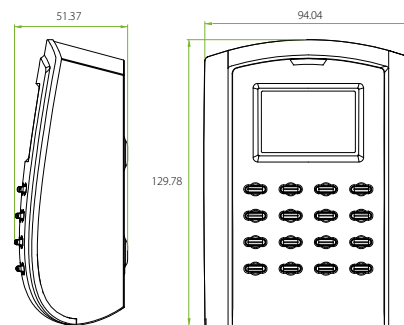

# Specifications

ID card Capacity	30,000
Transaction Capacity	50,000
Communication	TCP/IP, RS232/485, USB-Host
Access Control Interface for	3 <sup>rd</sup> party electric lock, door sensor, exit button, alarm, doorbell
Wiegand Signal	Output & Input
Standard Functions	Anti-passback, workcode
Optional Functions	Mifare, HID Prox, Webserver
Display	LCD
Power Supply	DC 12V
Operating Temperature	0°C ~ 45°C
Operating Humidity	20% ~ 80%
Dimension(L×W×H)	129.5mm×95mm×48.5mm (SC103)
Gross Weight	0.7Kg

## Dimensions (mm)