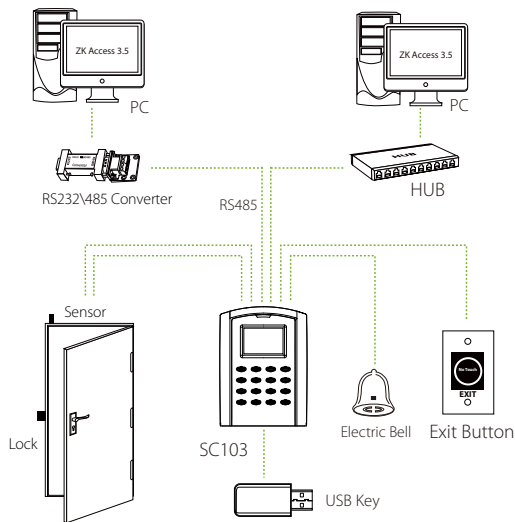

Specifications

ID card Capacity	30,000
Transaction Capacity	50,000
Communication	TCP/IP, RS232/485, USB-Host
Access Control Interface for	3rd party electric lock, door sensor, exit button, alarm, doorbell
Wiegand Signal	Output & Input
Standard Functions	Anti-passback, workcode
Optional Functions	Mifare, HID Prox, Webserver
Display	LCD
Power Supply	DC 12V
Operating Temperature	0°C ~ 45°C
Operating Humidity	20% ~ 80%
Dimension(L×W×H)	129.5mm×95mm×48.5mm (SC103)
Gross Weight	0.7Kg

Configuration