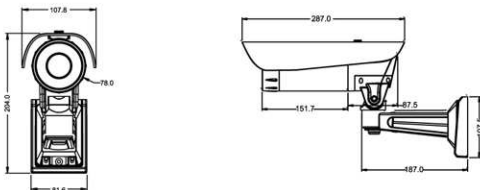

Product Model	ZKIR372: 1 megapixel, Day & Night ZKIR373: 1 megapixel, Day & Night
Product Name	Megapixel CMOS IR waterproof bullet IP camera
Camera Performance	
Image Sensor	1/3" megapixel WDR progressive CMOS
Image Resolution	1280*720
Minimum Illumination	0.1 Lux (IR off), 0 Lux (IR on)
Day/Night Mode	Automatically IR-cut filter
Lens Type	ZKIR372: 6mm fixed lens ZKIR373: 12mm fixed lens
IR Distance	ZKIR372: 60° projection angle, 15~20 meters ZKIR373: 25° projection angle, 20~30 meters
Video	
Video Compression	H.264 main profile level 3
Video Resolution	Main stream: 1280*720 Secondary stream: 320*240
Video Frame Rate	1~25 frame settable
Image settings	Brightness, contrast, saturation, color, up/down, left/right, WDR on/off
Audio	
Audio Streaming	Two-way
Audio Compression	G.726/G.711
Audio Input	1 channel line/Mic input
Audio Output	1 channel line output
Network	
Security	Multi-level users access with password protection
Network Interface	10Base-T/100Base-TX Ethernet interface

Product dimension figure

(Remark: all the dimensions are in mm)

Interface figure

Standard accessories

ZKVISION Software(Included in CD)