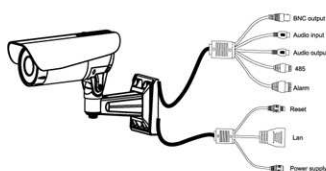

Interface figure